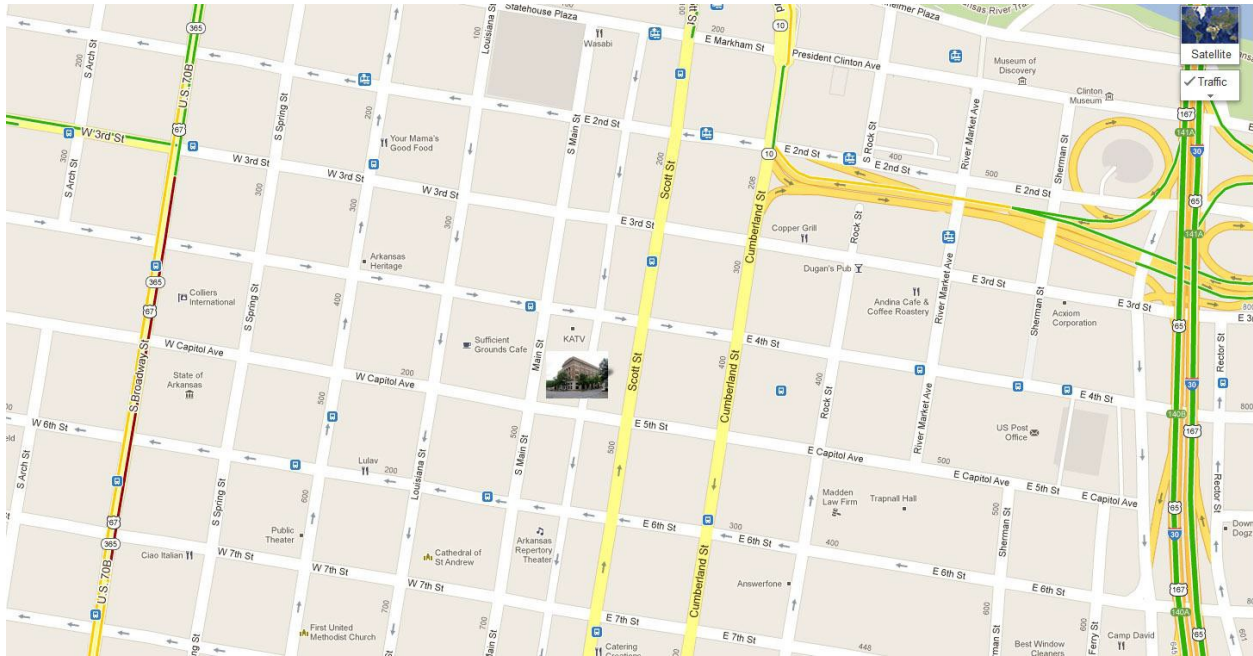

**Arkansas Department of Higher Education**  
**FIVE MAIN BUILDING**  
423 Main Street, Suite 400  
Little Rock, AR 72201  
501-371-2000

(entrance on Capitol Avenue)

**Directions from I-30:**

Take Cantrell Exit. Go West on Markham Avenue/3<sup>rd</sup> Street and turn left (south) onto Scott Street. Paid parking available in the “Best Parking Lot” on the southwest corner off Capitol Avenue, between Cumberland and Scott Streets. Some metered parking available on Capitol Avenue and Main Street.

**Directions from I-630:**

Take Broadway Street Exit. Go North on Broadway. Turn right (east) on Capitol Avenue. Turn left (north) onto Scott Street. Paid parking available in the “Best Parking Lot” on the southwest corner off Capitol Avenue, between Cumberland and Scott Streets. Some metered parking available on Capitol Avenue and Main Street.